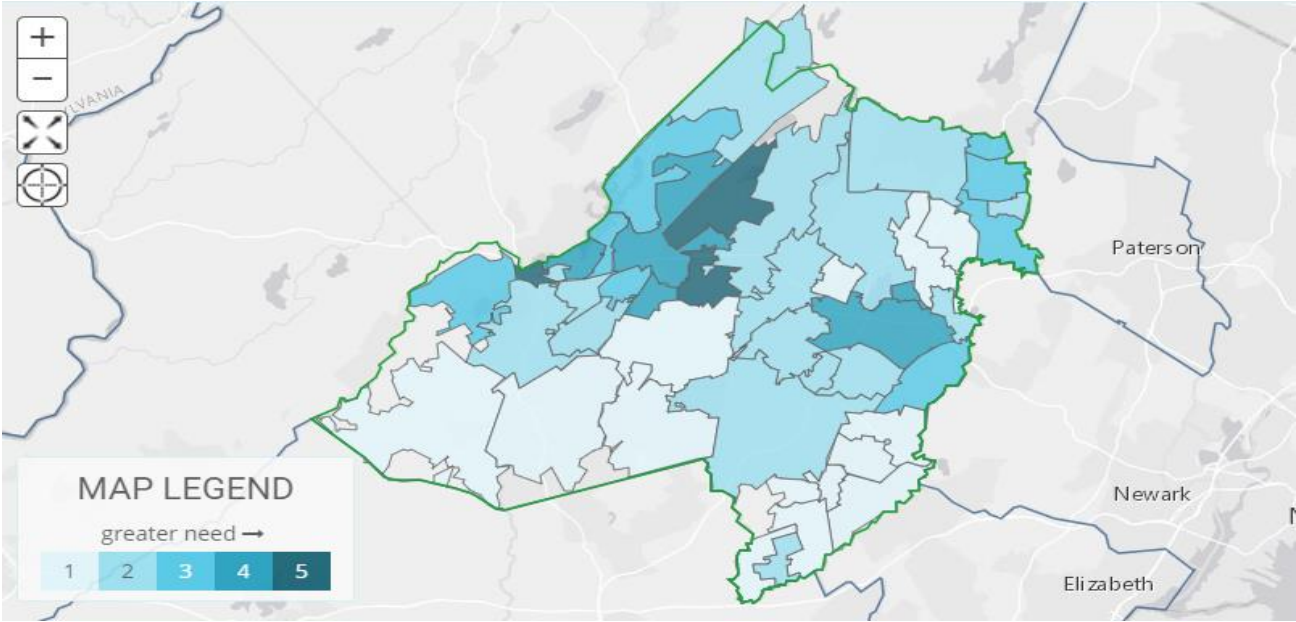

Morris County SocioNeeds Index

The 2017 [SocioNeeds Index](#), created by Conduent Community Health Solutions, is a measure of socioeconomic need that is correlated with poor health outcomes. All zip codes, counties, and county equivalents in the United States are given an Index Value from 0 (low need) to 100 (high need). To help you find the areas of highest need in your community, the selected locations are ranked from 1 (low need) to 5 (high need) based on their Index Value.

Index Value by Morris County Zip Code

Zip Code	Index	Rank	Pop.	Zip Code	Index	Rank	Pop.
07857	53	5	3485	07405	3.8	2	18,058
07801	49.6	5	25,582	07852	3.8	2	3,867
07885	26.9	4	11,078	07950	3.7	2	19,602
07034	16	4	9,453	07834	3.4	2	17,291
07850	15.6	4	5,814	07058	3.3	2	5,233
07803	14.9	4	3,762	07927	3.2	2	3,909
07054	13.6	4	29,827	07980	2.9	2	2333
07035	10.5	3	10,460	07876	2.6	2	10,272
07847	9.5	3	1,580	07946	1.8	1	3,062
07828	8.8	3	14,225	07933	1.6	1	3,210
07849	8.6	3	9,313	07940	1.6	1	16,296
07856	8.6	3	4,476	07869	1.4	1	25,981
07457	8.5	3	4,159	07082	1.1	1	5,577
07444	8	3	11,563	07932	1.1	1	11,951
07936	6.7	3	11,213	07853	0.9	1	12,789
07440	6.2	2	4,386	07930	0.7	1	8,811
07438	5.5	2	11,301	07045	0.6	1	10,251
07866	4.8	2	22,639	07046	0.6	1	4,172
07005	4.7	2	15,225	07928	0.4	1	18,784
07836	4.7	2	13,722	07945	0.4	1	9,705
07981	4.1	2	9,090	07935	0.3	1	574
07960	4	2	44,129	07976	0.2	1	665